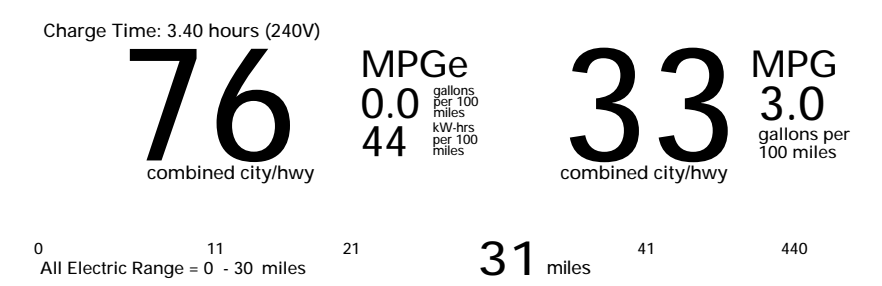

Inland Freight & Handling : \$1,225.00
Total Price : \$47,435.00

Fuel Economy Small SUVs range from 16 to 125 MPGe. The best vehicle rates 142 MPGe.

You save **\$1,750** in fuel costs over 5 years compared to the average new vehicle.